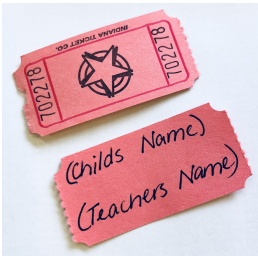

# .....Dance Party.....

The ONLINE-ONLY entrance ticket price ends tonight!

[CLICK HERE TO BUY YOUR TICKETS NOW!](#)

## TEACHER RAFFLE INFORMATION

Five (5) tickets for the teacher raffle were sent home attached to a flyer. Entry is \$2 per ticket.

**Please return these tickets with the correct money to the PTA with your child's name and the name of the teacher who is hosting the prize (put your classroom teacher is you are entering the grade prize - there will be one winner per class).**